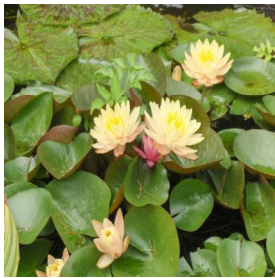

Platinum 15"
\$525.

Our Gardens are full of beautiful Aquatic Plants and blooming Lotus.

Hardy Lily's \$28.

PLANTS
30%
OFF

Hardy Lotus \$42.

Garden Collections

Stain glass bird & butterfly Flappers are so whimsical as the breeze gently blows! 20% off